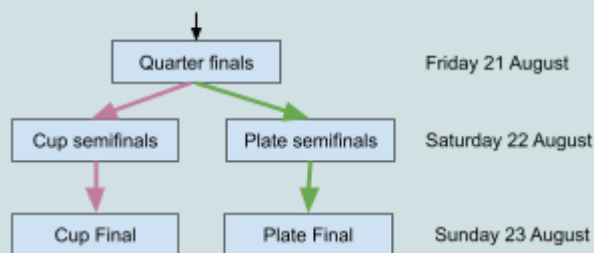

Regatta Tennis Tournament 2026

In previous years we have had the slightly complicated situation where some finals from the Closed went through to be played in the Open Tournament. This year we aim to complete the Closed in its allotted three days and finish with its presentations and a celebration on the Sunday evening. So here's the plan. Normally almost all of our events consist of quarter finals, semifinals and finals - so we play these on the Friday, Saturday and Sunday respectively. If an event is so popular we need earlier matches, we arrange them to take place in the two weeks prior to the Closed by agreement between the players concerned. Fallback position is to play them 8.30 Friday morning!

Entries in 1 August Draws August 6th - R16*
matches played by arrangement of players

R16 is the round of 16 - the round before the quarterfinals - in previous years there have only been two or three such games. We have scheduled these first thing on Friday but to avoid players playing too many games in one day, these can be played by agreement between the players at earlier times before the Tournament starts.